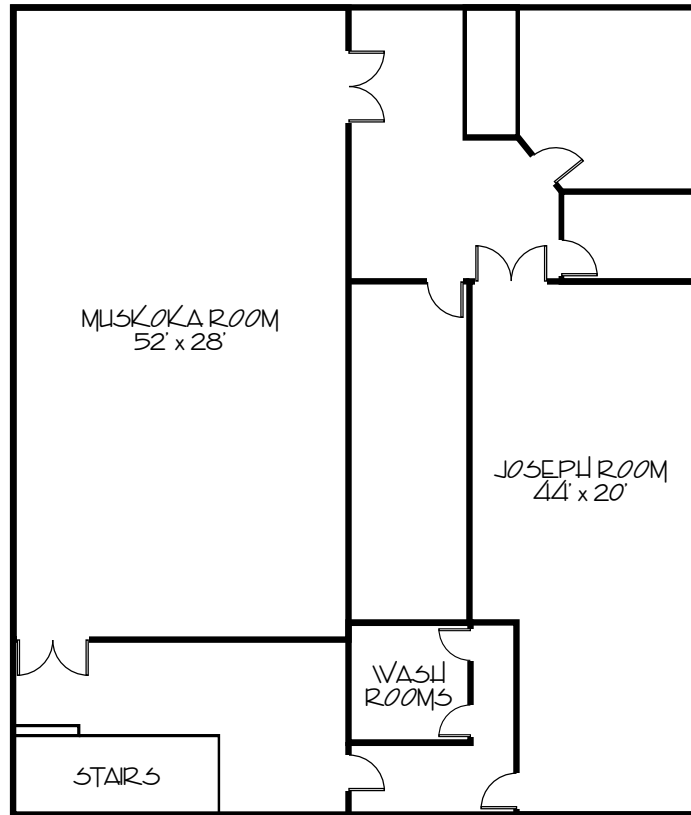

# OTHER MEETING ROOMS

CHEROKEE ROOM  
54' x 26'

MUSKOKA ROOM  
52' x 28'

JOSEPH ROOM  
44' x 20'

WASH  
ROOMS

STAIRS

MINETT CONFERENCE ROOM  
30' x 27'